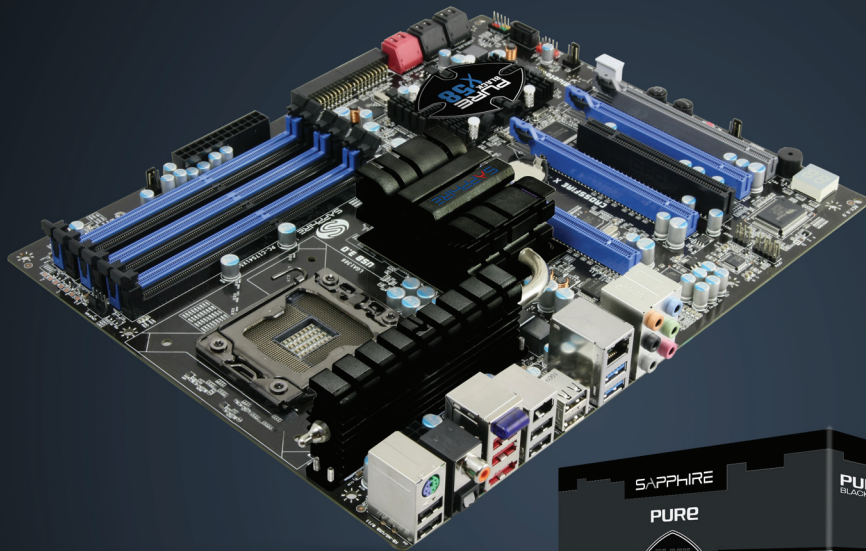

Muscle Evolved.... The Pure BLACK X58

Enthusiast mainboards from SAPHIRE Technology.

Pure BLACK - Pure Perfection

Developed for the Enthusiast, the SAPHIRE PURE Black X58 is engineered to achieve the ultimate in innovation, performance, features and quality. Combining stability, a commitment to performance hardware and BIOS tweaks as well as the use of high quality components, The PURE Black series is the pinnacle in the SAPHIRE series of mainboard products.

SAPHIRE