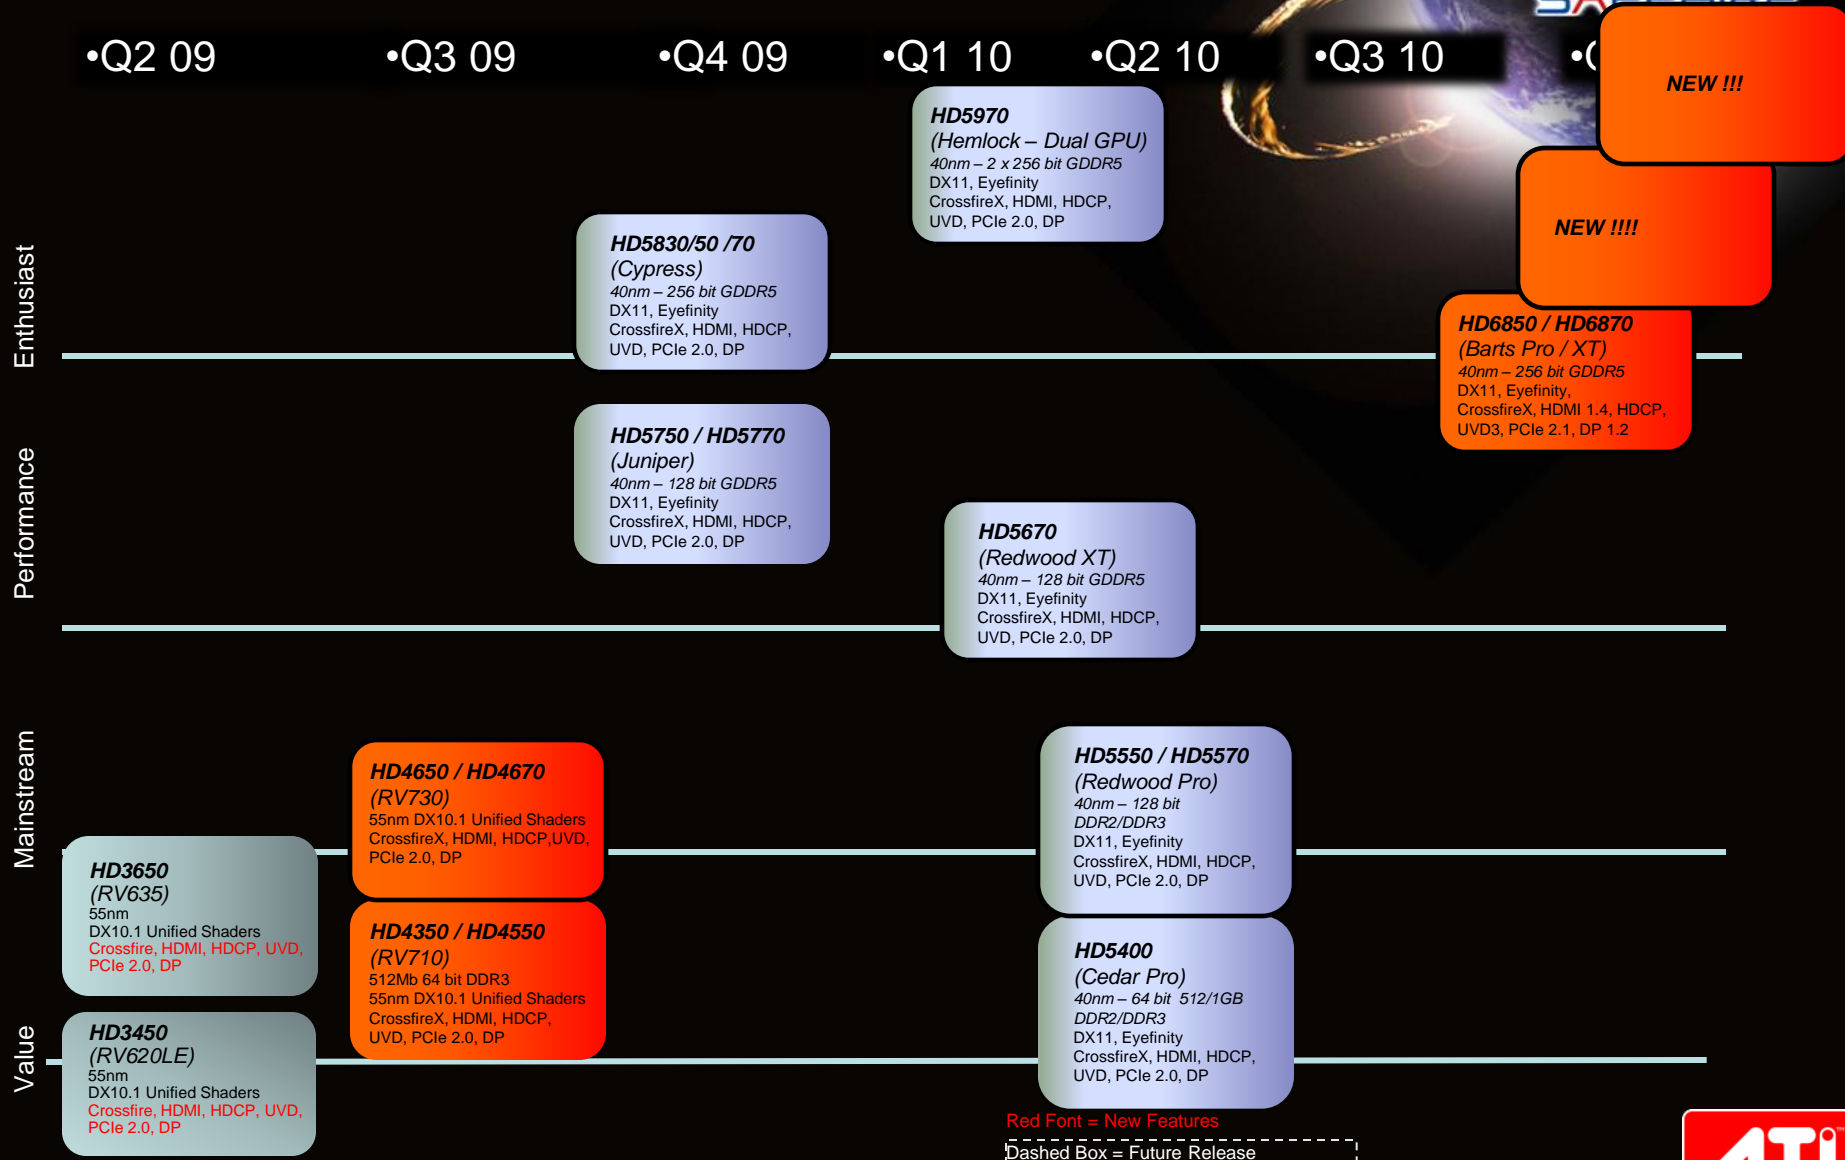

Sapphire Graphics Roadmap

October 2010

Redefining the Limits....

VGA ASIC Line Up

AMD Desktop GPU Roadmap

Red Font = New Features
 Dashed Box = Future Release

Performance is our Passion

VGA Board Line Up