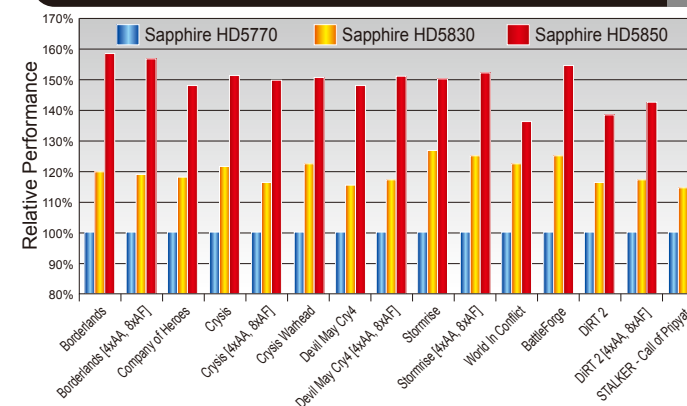

Radeon™ HD 5800 Series

SAPPHIREHD 5870

SAPPHIRE HD 5870 Vapor-X

SAPPHIRE HD 5850

SAPPHIRE HD 5830

SAPPHIRE HD 5830 COD

HD 5870 Performance

HD 5850 Performance

HD 5830 Position between HD5770 and HD5850

Full
DirectX®
11
Support

PCI
EXPRESS
2.1

1080p
FULL HD

WINDOWS
7

HDMI

7.1 HD
Surround
Sound