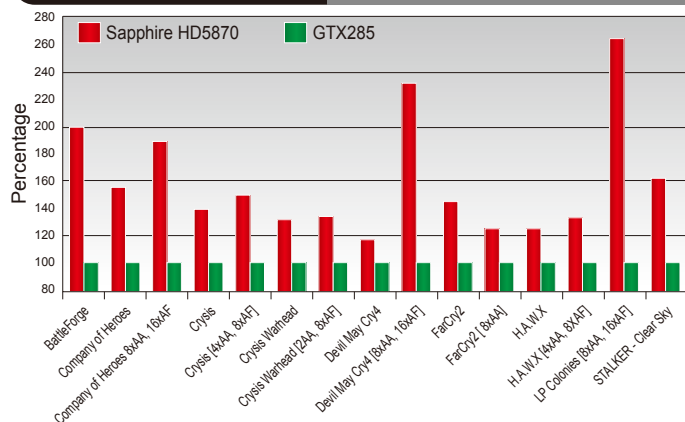

Radeon™ HD 5800 Series

SAPPHIREHD 5870

SAPPHIRE HD 5870 Vapor-X

SAPPHIRE HD 5850

SAPPHIRE HD 5830

SAPPHIRE HD 5830 COD

HD 5870 Performance

HD 5850 Performance

HD 5830 Position between HD5770 and HD5850

Full
DirectX®
11
Support

PCI
EXPRESS
2.1

1080p
FULL HD

WINDOWS
7

HDMI

7.1 HD
Surround
Sound