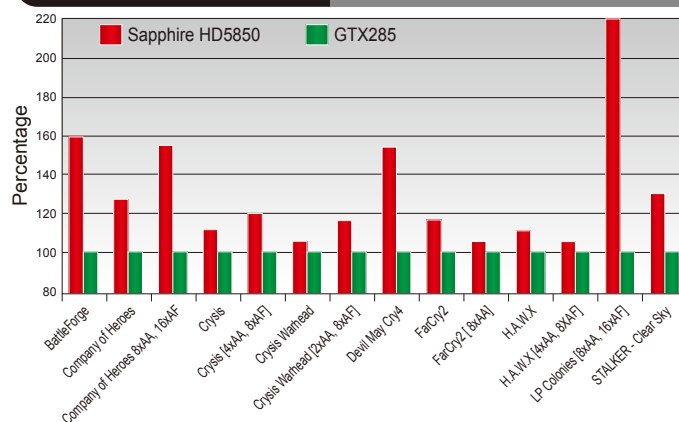

Radeon™ HD 5800 Series

SAPPHIREHD 5870

SAPPHIRE HD 5870 Vapor-X

SAPPHIRE HD 5850

SAPPHIRE HD 5830

SAPPHIRE HD 5830 COD

HD 5870 Performance

HD 5850 Performance

HD 5830 Position between HD5770 and HD5850

Full
DirectX®
11
Support

PCI
EXPRESS
2.1

1080p
FULL HD

WINDOWS
7

HDMI

7.1 HD
Surround
Sound