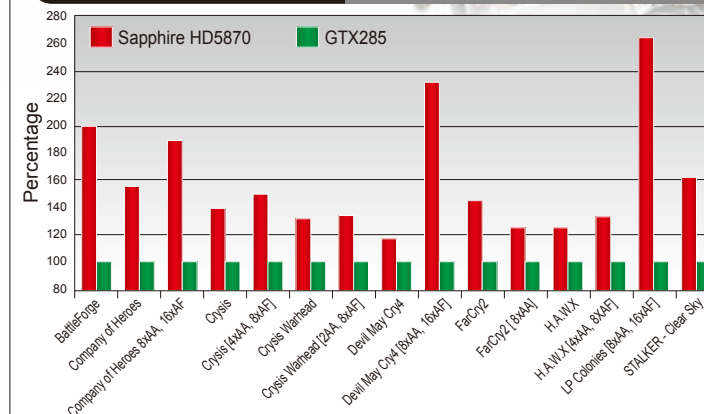

HD 5870 Performance