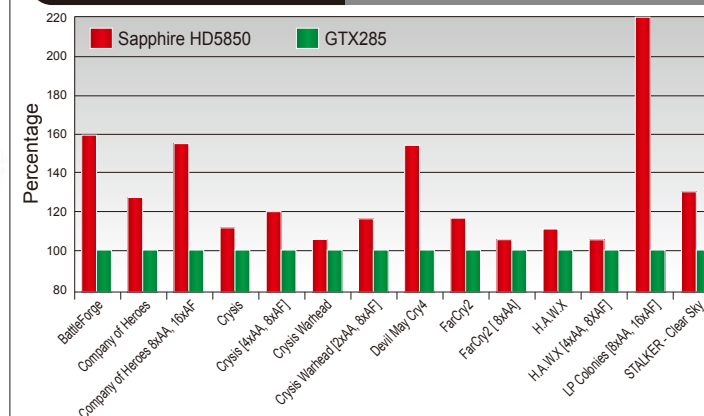

HD 5850 Performance