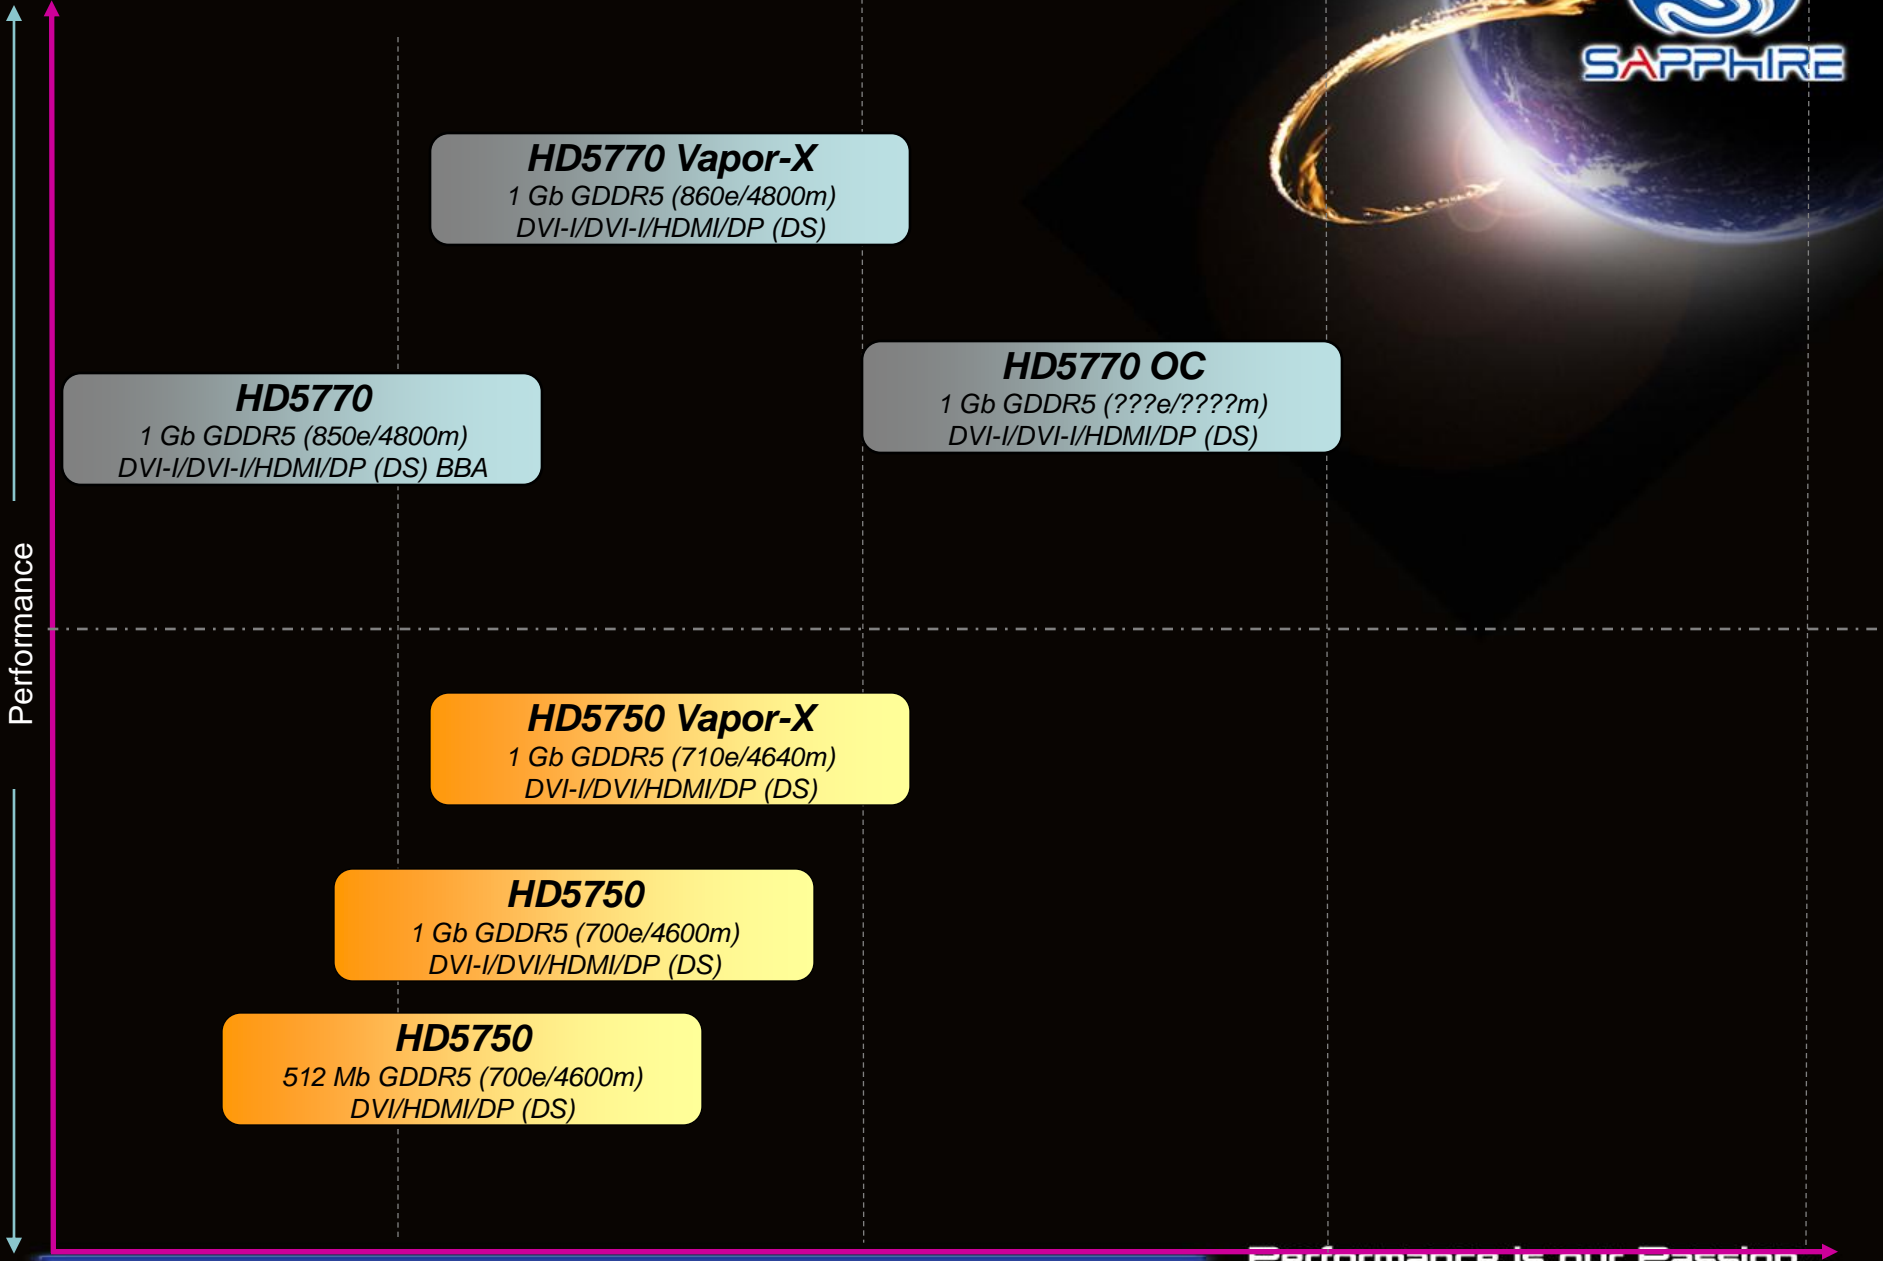

HD5700 Series Lineup

HD5770 Vapor-X

1 Gb GDDR5 (860e/4800m)
DVI-I/DVI-I/HDMI/DP (DS)

HD5770

1 Gb GDDR5 (850e/4800m)
DVI-I/DVI-I/HDMI/DP (DS) BBA

HD5770 OC

1 Gb GDDR5 (???e/????m)
DVI-I/DVI-I/HDMI/DP (DS)

HD5750 Vapor-X

1 Gb GDDR5 (710e/4640m)
DVI-I/DVI/HDMI/DP (DS)

HD5750

1 Gb GDDR5 (700e/4600m)
DVI-I/DVI/HDMI/DP (DS)

HD5750

512 Mb GDDR5 (700e/4600m)
DVI/HDMI/DP (DS)

November

December

January

February

Performance is our Passion...