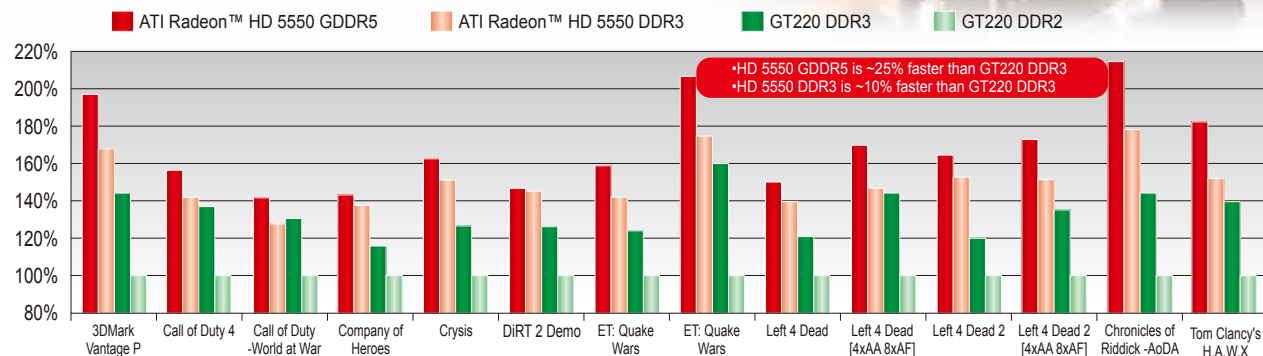

HD 5550 Performance